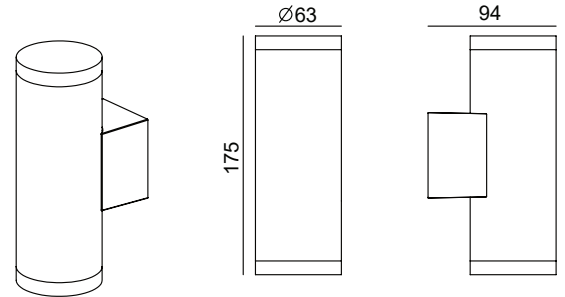

WALL LAMP OUTDOOR LIGHT

TECHNICAL SHEET

KL-W314

KEYLIGHT

SPAIN

PRODUCTOS DE ILUMINACION

FEATURES

- 220-240V
- CE ROHS Certified
- Aluminum die-casting body
- PMMA Diffuser
- 3-years warranty

SPECIFICATIONS

Product Code	KL-W314
Power	12W
Input	220-240V
Luminous flux	500 lm
Color Temperature	2700k-6500k
Beam Angle	120°
Power factor	≥0.85
CRI	80
Finishing Colors	White/Silver Grey/Dark Grey/Black
LED Type	SMD
IP Rating	IP65 Class 1
Size	175mm*94mm*Ø63mm
Warranty	3 years